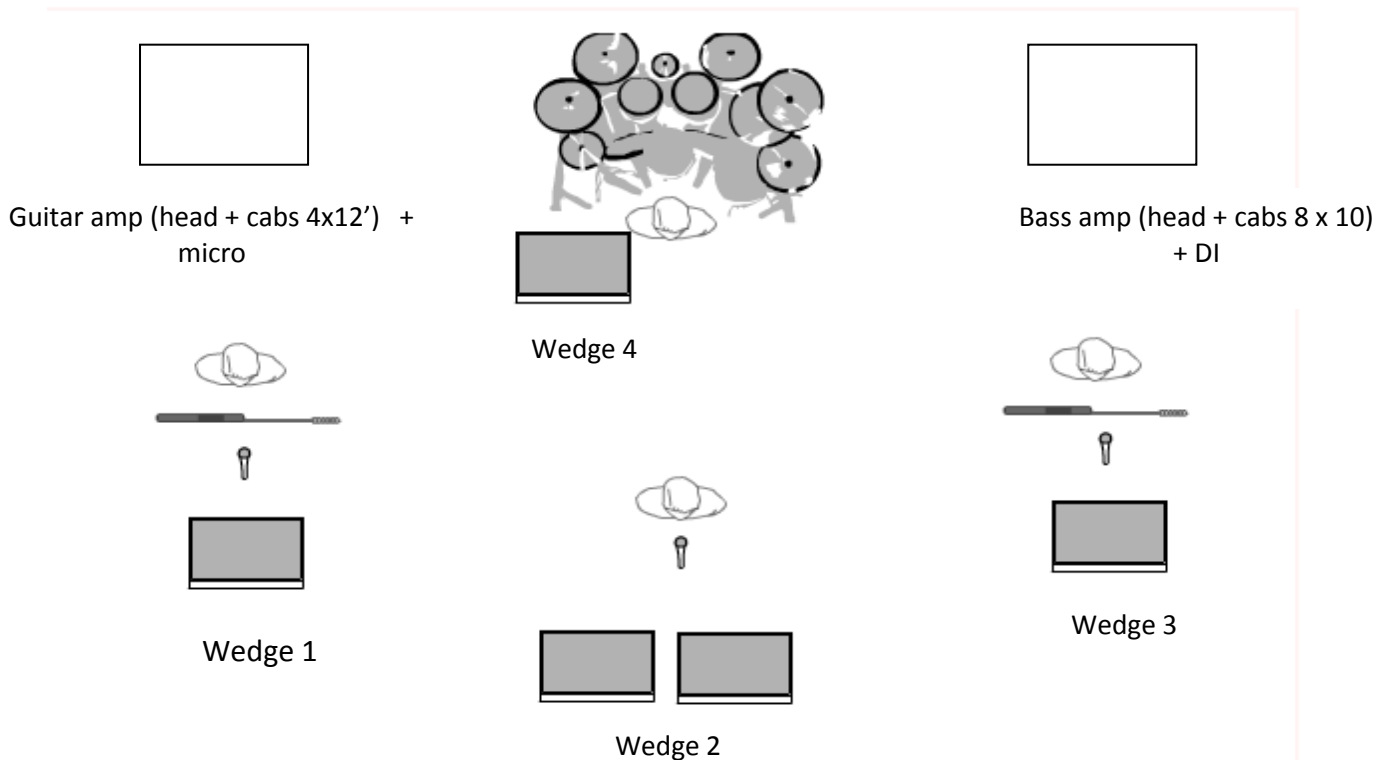

STAGE PLAN HIGHWAY

Last updated: August 2015

Backdrop HIGHWAY

Please provide power supply 220V

- close to guitar and bass amps
- close to wedges 2 & 4 (cooling fan)

CONTACT :

Adrien Lagarde, Sound Technician, +33 6 48 55 29 59, lagarde.music@gmail.com